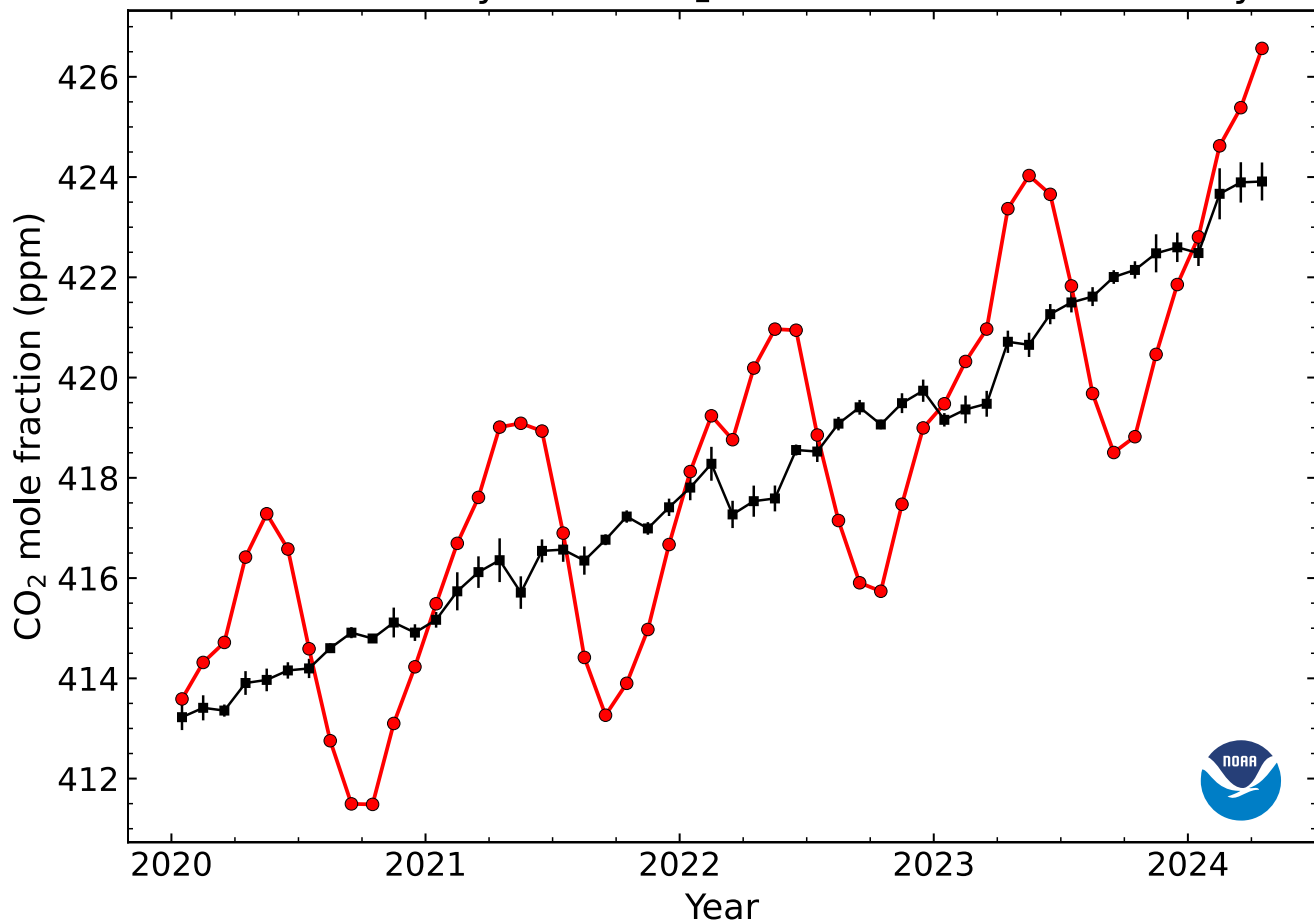

Recent Monthly Mean CO₂ at Mauna Loa Observatory

2024-May-05